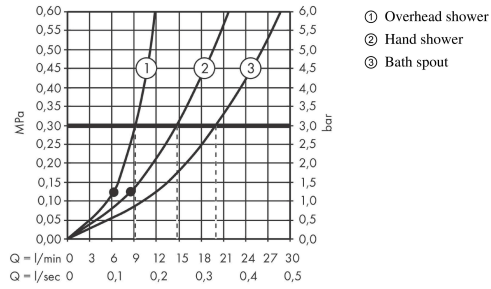

Vernis Shape
Showerpipe 230 1jet with bath thermostat
 Surfaces: **Chrome** Article Number: **26284000**

Description

product features

- consists of: overhead shower, hand shower, bath thermostat, shower hose, slider
- overhead shower Vernis Shape 230 1jet
- shower head size overhead shower: 230 x 170 mm
- spray type overhead shower: Rain
- ball-joint: overhead shower angle adjustable
- spray type hand shower: Rain, IntenseRain
- maximum flow rate at 3 bar: 20 l/min
- minimum flow pressure: 1 bar
- operating pressure: min. 1 bar/max. 10 bar
- shower bar diameter: 19 mm
- height-adjustable slider with locking push-button slider
- shower arm length overhead shower: 426 mm
- thermostat Vernis
- safety lock at 40° C
- adjustable hot water limitation
- outlets controlled via turning handle
- suitable for continuous flow water heaters
- mounting type: exposed installation
- connection dimension DN15
- connection thread G 1/2
- centre distance 150 ± 12 mm

Technology

Product image

Scale drawing

Vernis Shape
Showerpipe 230 1jet with bath thermostat
 Surfaces: **Chrome** Article Number: **26284000**

Flowchart

Vernis Shape
Showerpipe 230 1jet with bath thermostat
 Surfaces: **Chrome** Article Number: **26284000**