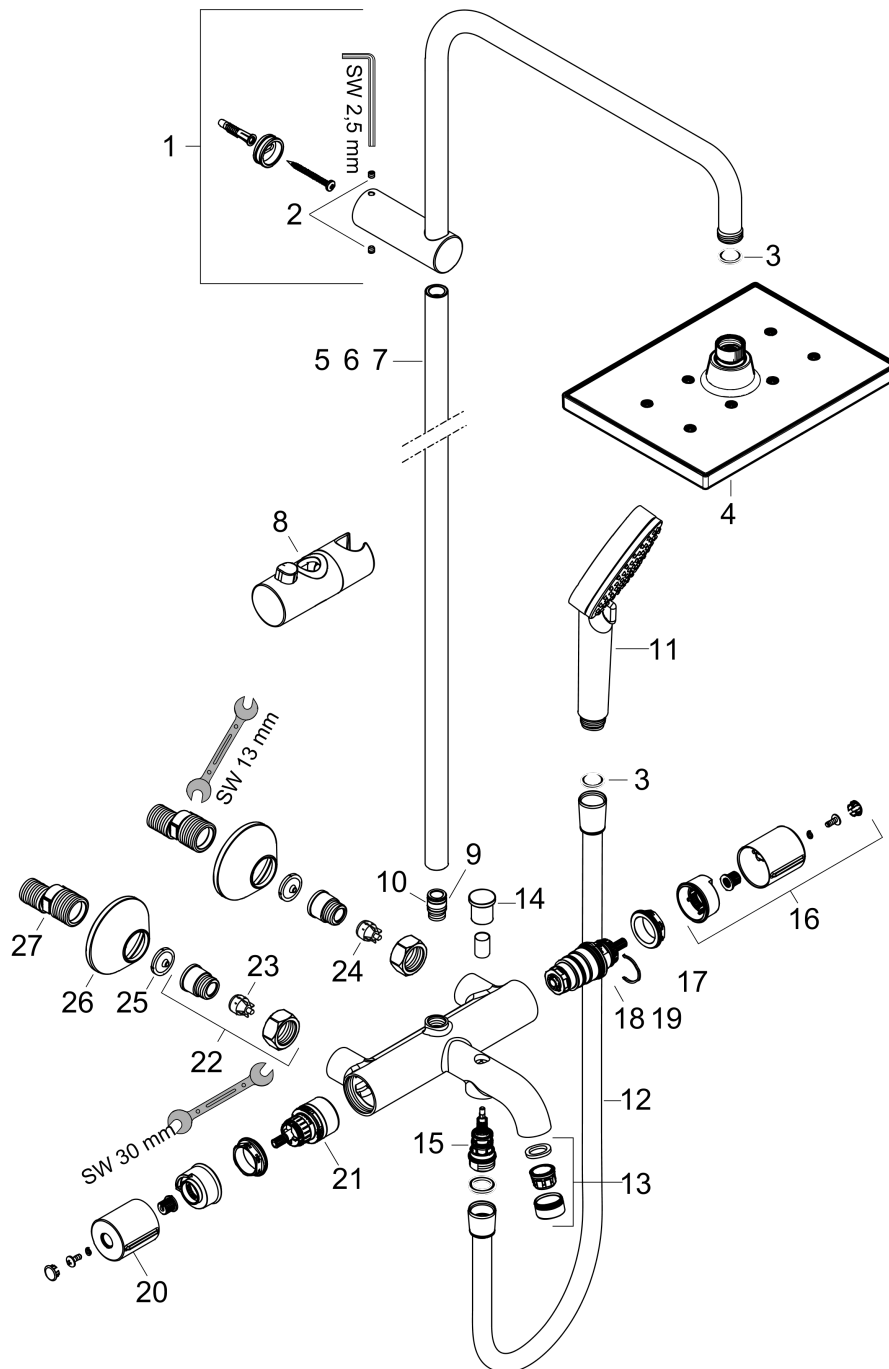

Exploded Drawing

Year of production: >04/21

Vernis Shape
Showerpipe 230 1jet with bath thermostat
 Surfaces: **Chrome** Article Number: **26284000**

Spare part list

Year of production: >04/21

Pos.	Description	Article Number	Price	PU
1	shower arm	93768000	-	1
2	hollow set screw M5x5	98446000	-	1
3	filter packing	94246000	-	1
4	-	26281000	-	1
5	pipe 945 mm	93770000	-	1
6	pipe 845 mm	93906000	-	1
7	pipe 1145 mm	93907000	-	1
8	support, assy	93729000	-	1
9	O-ring 12x2	98214000	-	1
10	O-ring 11x2	98127000	-	1
11	handshower	26270000	-	1
12	shower hose Metaflex'C 1,60 m	28266000	-	1
13	aerator M24x1 (38 l/min)	92513000	-	1
14	diverter knob	93766000	-	1
15	selector	97978000	-	1
16	handle for thermostat	93727000	-	1
17	nut	98913000	-	1
18	thermostat cartridge	98282000	-	1
19	cartridge for exchanged connections	92373000	-	1
20	handle	93731000	-	1
21	shut off unit with selector	98283000	-	1
22	connecting thread G½	93730000	-	1
23	non return valve (pressure-resistant up to 2 MPa)	93136000	-	1
24	non return valve	96737000	-	1
25	filter packing	96922000	-	1
26	escutcheon	93879000	-	1
27	set of S-unions (±12 mm)	94140000	-	1