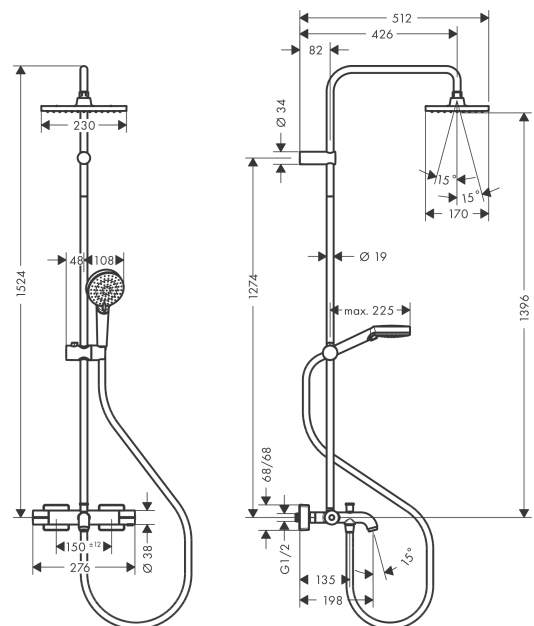

Scale drawing